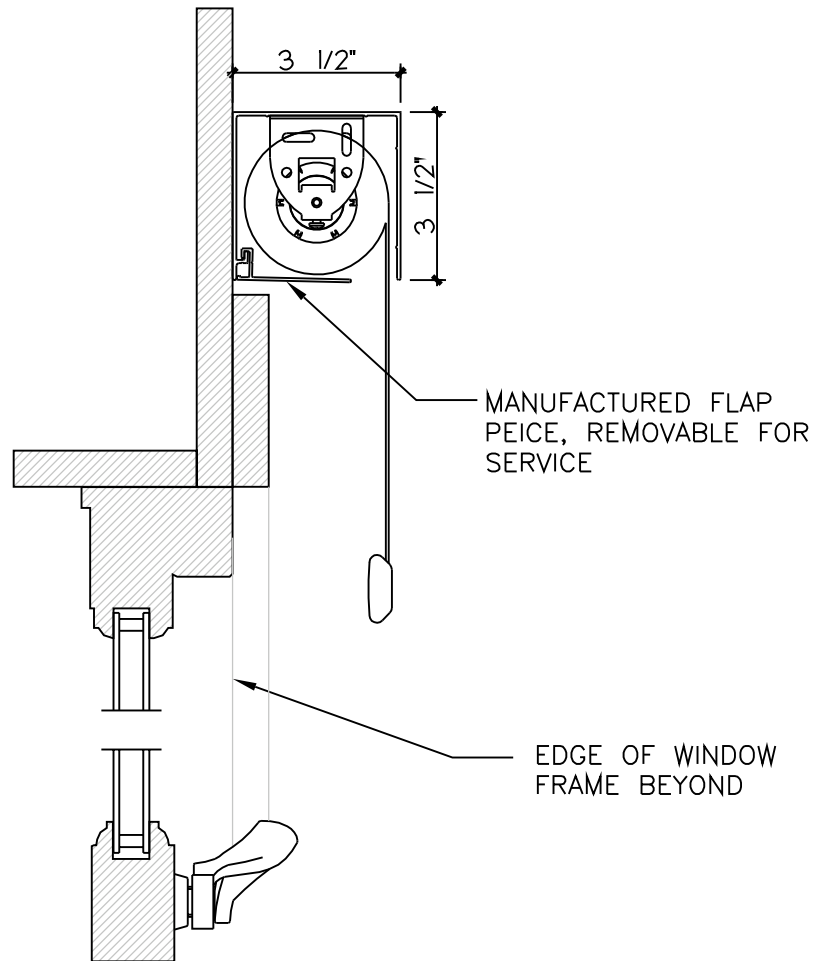

SOMFY ST30 DCT, ILT, RTS - 3 1/2" BOX - REVERSE ROLL

RECOMMENDED FOR APPLICATIONS WHERE OBJECTS, SUCH AS HANDLES OR LEVERS PROTUDE FROM WINDOW AND MAY INTERFERE WITH SHADE TRAVEL.

REVERSE ROLLING SHADE MUST BE INSTALLED WITH ALUMINUM BOX CASING

BOX - REVERSE ROLL

SCALE: 3"=1'-0"

THE BOSTON SHADE COMPANY

TITLE:
SOMFY ST30 DCT, ILT, RTS - BOX WITH
REVERSE ROLL

THE BOSTON SHADE COMPANY
840 SUMMER STREET SUITE 205,
BOSTON, MA 02127 T. 617.268.7460 F. 617.268.7461

DATE:08/01/09
SCALE: VARIOUS
DRAWN:EU

SKETCH NUMBER

30.3