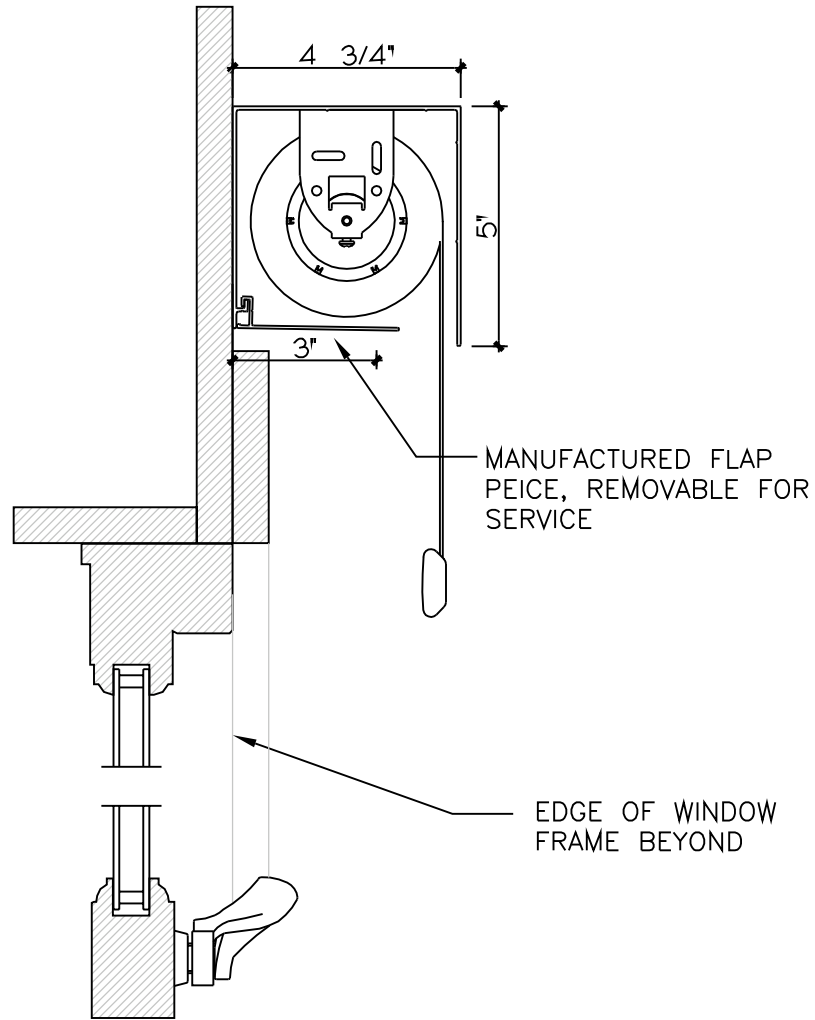

SOMFY ST50 STD, ILT, RTS - 5" BOX - REVERSE ROLL

RECOMMENDED FOR APPLICATIONS WHERE OBJECTS, SUCH AS HANDLES OR LEVERS PROTUDE FROM WINDOW AND MAY INTERFERE WITH SHADE TRAVEL.

REVERSE ROLLING SHADE MUST BE INSTALLED WITH ALUMINUM BOX CASING

BOX - REVERSE ROLL

SCALE: 3"=1'-0"

THE BOSTON SHADE COMPANY

TITLE:
SOMFY ST50 STD, ILT, RTS - BOX WITH
REVERSE ROLL

THE BOSTON SHADE COMPANY
840 SUMMER STREET SUITE 205,
BOSTON, MA 02127 T. 617.268.7460 F. 617.268.7461

DATE:08/01/09
SCALE: VARIOUS
DRAWN:EU

SKETCH NUMBER

50.3