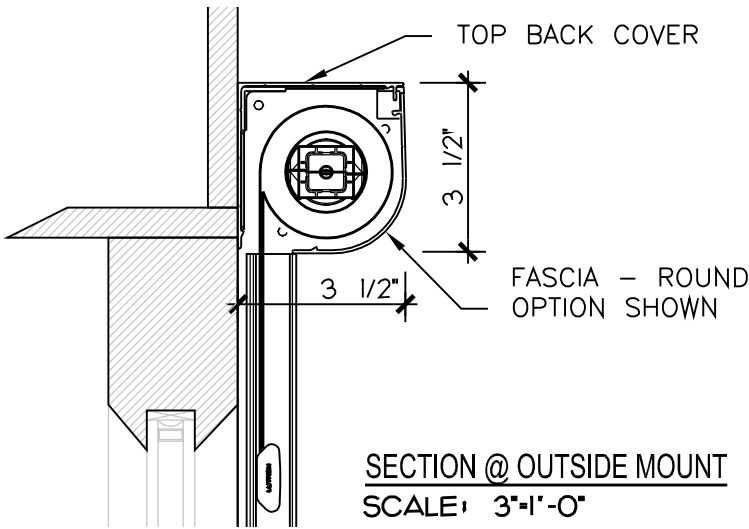

LIGHT GAP WITH INSIDE MOUNT: 3/4" MIN. SYMMETRICAL

## 3 1/2" SQUARE FASCIA - BLACKOUT - INSIDE MOUNT

SECTION @ INSIDE MOUNT  
 SCALE: 3"-1'-0"

ELEVATION  
 SCALE: 1 1/2"-1'-0"

## 3 1/2" ROUND FASCIA - BLACKOUT - OUTSIDE MOUNT

SECTION @ OUTSIDE MOUNT  
 SCALE: 3"-1'-0"

ELEVATION  
 SCALE: 1 1/2"-1'-0"

THE BOSTON SHADE COMPANY

TITLE:  
 LUTRON QED 64 BLACKOUT SHADES

THE BOSTON SHADE COMPANY  
 840 SUMMER STREET SUITE 205,  
 BOSTON, MA 02127 T. 617.268.7460 F. 617.268.7461

DATE:08/01/09  
 SCALE: VARIOUS  
 DRAWN:EU

SKETCH NUMBER

**64.2**