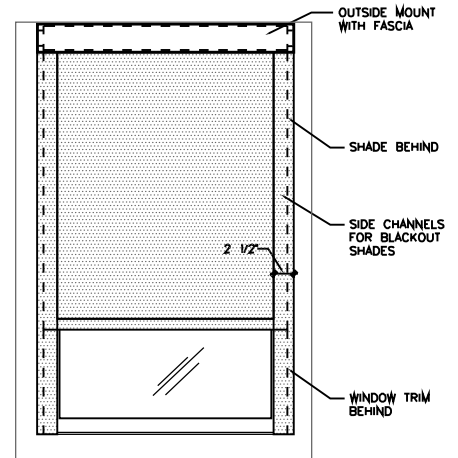

## 3 1/2" SQUARE FASCIA - BLACKOUT - INSIDE MOUNT

SECTION @ INSIDE MOUNT  
 SCALE: 3"-1'-0"

ELEVATION  
 SCALE: 1 1/2"-1'-0"

## 3 1/2" ROUND FASCIA - BLACKOUT - OUTSIDE MOUNT

SECTION @ OUTSIDE MOUNT  
 SCALE: 3"-1'-0"

ELEVATION  
 SCALE: 1 1/2"-1'-0"

THE BOSTON SHADE COMPANY

TITLE:  
 LUTRON QED 64 BLACKOUT SHADES

THE BOSTON SHADE COMPANY  
 840 SUMMER STREET SUITE 205,  
 BOSTON, MA 02127 T. 617.268.7460 F. 617.268.7461