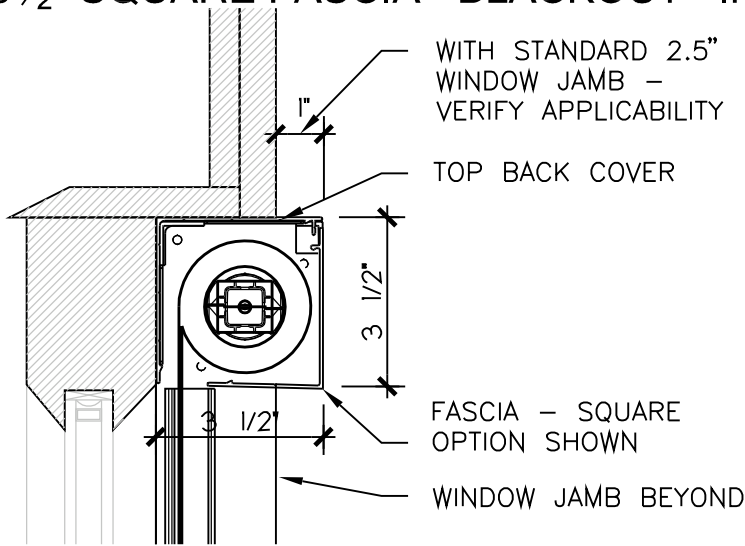

# LUTRON QED 64 - FASCIA MOUNT - BLACKOUT

FASCIA AVAILABLE IN WHITE, BRONZE, BLACK, CLEAR ANONIZED AND CUSTOM COLORS.

MAXIMUM FASCIA LENGTH : 180"  
 TYPICAL MAXIMUM SIZE: 64 SQ. FT.  
 MINIMUM WIDTH: 18.5"  
 MAXIMUM WIDTH: 96" (8'-0")

LIGHT GAP WITH INSIDE MOUNT: 3/4" MIN. SYMMETRICAL

## 3 1/2" SQUARE FASCIA - BLACKOUT - INSIDE MOUNT

SECTION @ INSIDE MOUNT  
 SCALE: 3"-1'-0"

ELEVATION  
 SCALE: 1 1/2"-1'-0"

DATE:08/01/09  
 SCALE: VARIOUS  
 DRAWN:EU

SKETCH NUMBER

**64.2**