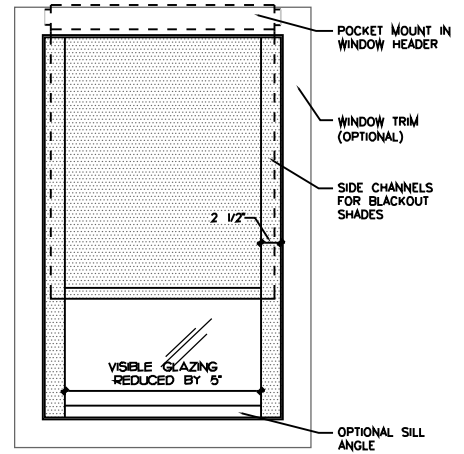

# LUTRON QED 64 - FASCIA MOUNT - BLACKOUT

FASCIA AVAILABLE IN WHITE, BRONZE, BLACK, CLEAR ANONIZED AND CUSTOM COLORS.

MAXIMUM FASCIA LENGTH : 180"  
 TYPICAL MAXIMUM SIZE: 64 SQ. FT.  
 MINIMUM WIDTH: 18.5"  
 MAXIMUM WIDTH: 96" (8'-0")

LIGHT GAP WITH INSIDE MOUNT: 3/4" MIN. SYMMETRICAL

## 3 1/2" SQUARE FASCIA - BLACKOUT - INSIDE MOUNT

SECTION @ INSIDE MOUNT  
 SCALE: 3"-1'-0"

ELEVATION  
 SCALE: 1 1/2"-1'-0"